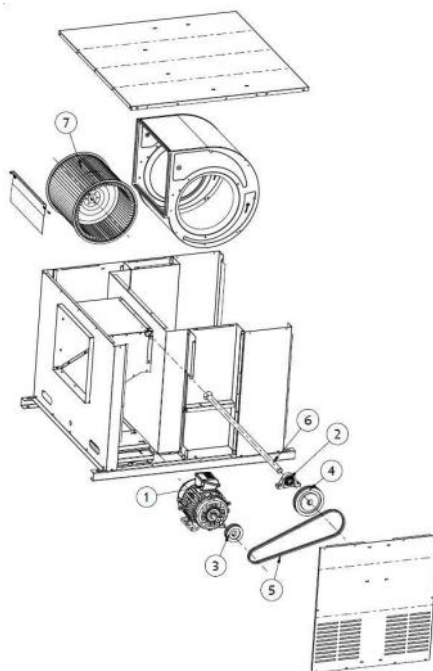

TECHNICAL DATA

Fan

RPM	-	Approx. weight	-	Max. Flow	10050 m ³ /h
-----	---	----------------	---	-----------	-------------------------

DIMENSIONS

Dimensions (mm)

A	951	B	678	C	970,5	D	400	E	345
F	30	G	851	H	573	I	29	K	1147
L	1067	M	891.5	N	60	O	72,5	P	260

OUTDOOR FLANGE WITH BIRD GUARD
VIS OUT 12
 REF: 960000052

INLET BLIND COVER
TCA 14
 REF: A-960001124

RECTANGULAR-CIRCULAR ANTI-VIBRATION
FLANGE
BAC 4 (OUT 12/12)
 REF: 960002954

RECTANGULAR-CIRCULAR ANTI-VIBRATION
FLANGE
BAC 9 (IN BVFC 12/12)
 REF: 960002959

FREQUENCY SPEED CONTROLLER
SFC (GENERIC)

SAFETY SWITCH
INT (GENERIC)

ANTI-VIBRATION RUBBER BLOCK
AVR (GENERIC)

ANTI-VIBRATION SPRING BLOCK
AVS (GENERIC)

SPARE PARTS

	Code	Model	Qty
2	712919125	BEARING COLL.EXC. NP25 C3-120°C	x2
6	242302112	SHAFT BVFC12/12	x1
7	R-252309381	IMPELLER BV-BVFC 12/12	x1
8	R-242308493	BOX (WITHOUT MOTOR NOR TRANSMISSION) BVFC 12/12	x1