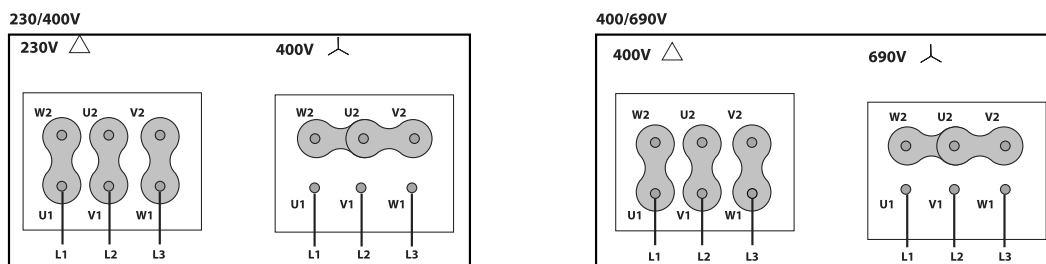

WIRING DIAGRAM

ACCESSORIES

METALLIC GRAVITY SHUTTER FOR CABINET FANS. CERTIFIED 400°C/2H
PI 33/33 (12/12)
REF: 970330100

INLET/OUTLET ROUND COVER
TIAC 4 (OUT)
REF: 960001354