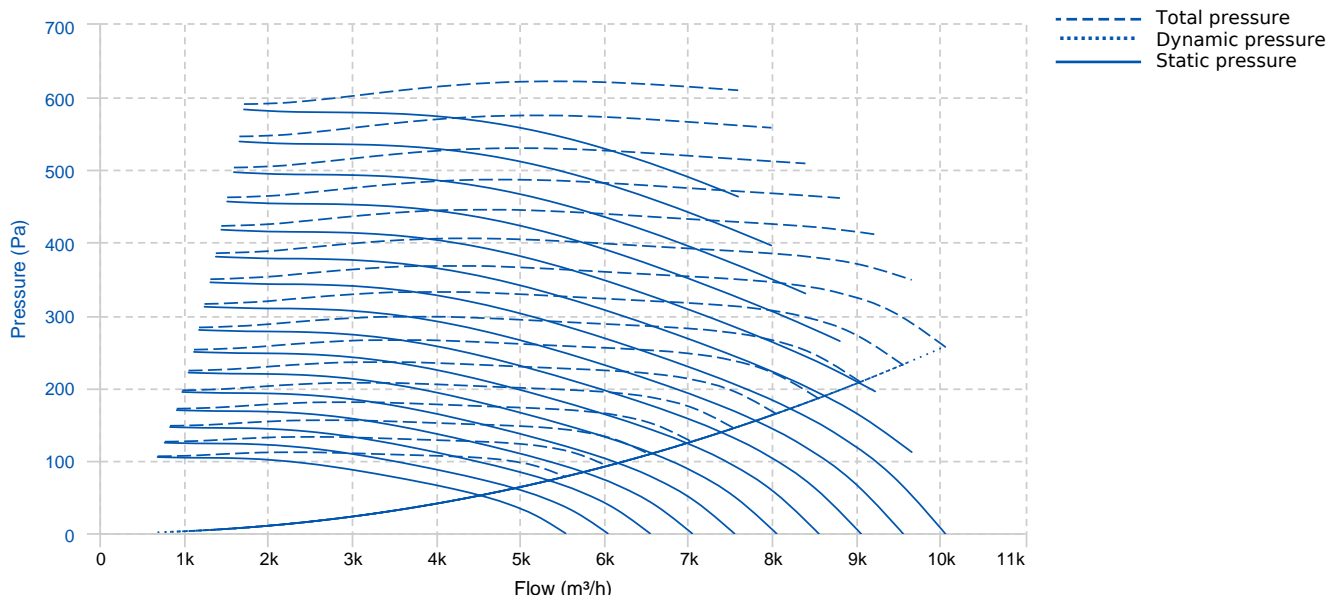

BVFC 12/12

GENERAL DATA

BVFC 9/9 - 18/18

BVFC 20/20-30/28

BOX FAN WITH FORWARD IMPELLER AND BELT TRASMISSION - 400°C/2h

MANUFACTURING FEATURES:

- Fans in thermal and soundproofing cabinets.
- Double inlet forward curved impeller.
- Transmission set outside the airstream including the belts protection grid.
- Standard asynchronous squirrel-cage motor with IP-55 protection and Class F insulation. Manufactured with standard voltages: 230/400V 50Hz in three phase motors up to 4kW and 400/690V 50Hz for higher powers. 2 speed motors 400V 50Hz

UNDER REQUEST:

- 60Hz fans and special voltages.
- Vertical discharge.
- 2 Speed

Official homologation by the European laboratory APPLUS according to EN 12101-3:2015
Certification Nr: 0370-CPR-0723

PERFORMANCE CURVE

TECHNICAL DATA

Fan

RPM	-	Approx. weight	-	Max. Flow	10050 m ³ /h
-----	---	----------------	---	-----------	-------------------------

DIMENSIONS

Dimensions (mm)

A	951	B	678	C	970,5	D	400	E	345
F	30	G	851	H	573	I	29	K	1147
L	1067	M	891.5	N	60	O	72,5	P	260